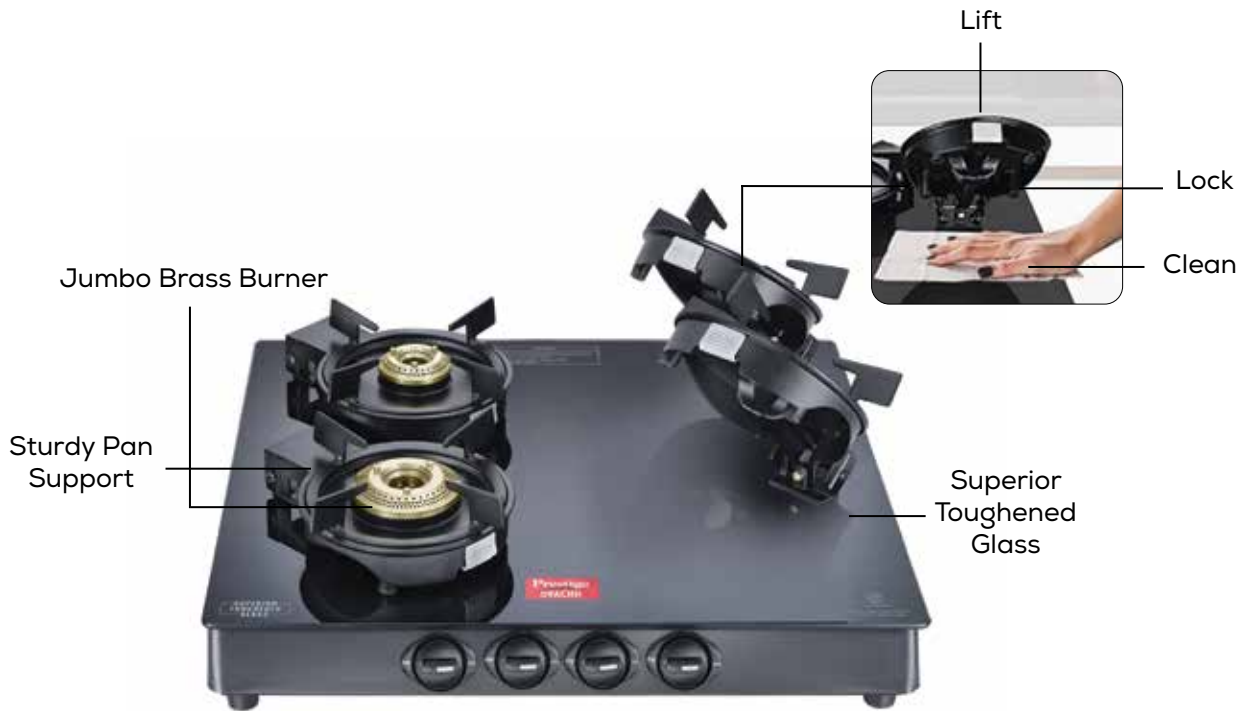

SVACHH Neo

GTSN 04 SQ

SKU CODE	MRP	CP
40384	₹ 13795.00	01