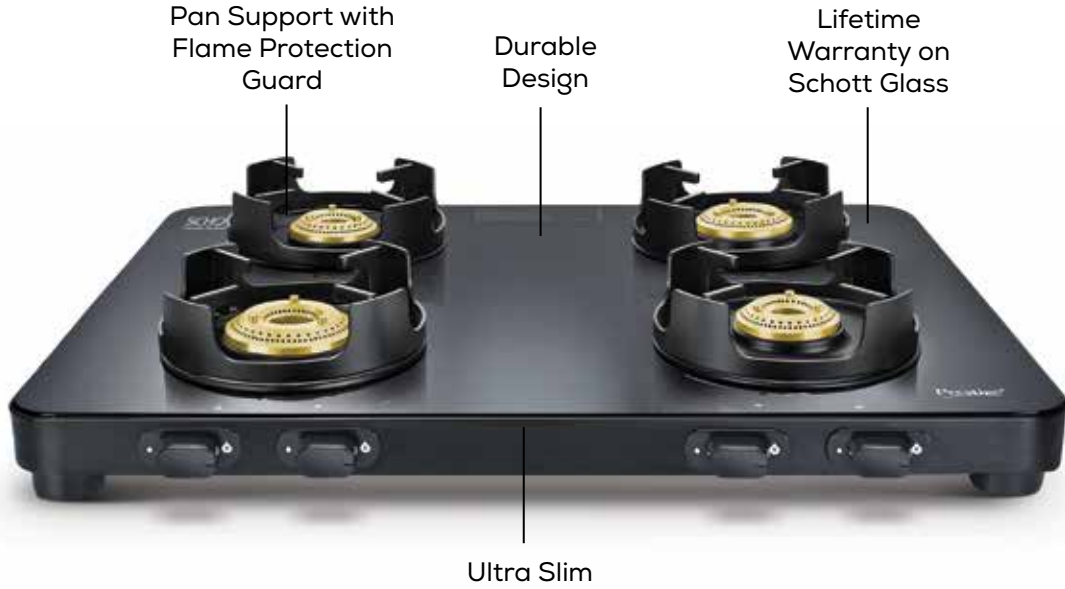

GTS 02 (D)

SKU CODE	MRP	CP
40073	₹ 11095.00	02

GTSL 03 (L) D

SKU CODE	MRP	CP
40170	₹ 14395.00	02

SCHOTT®
German Technology

India's Only
GAS STOVE
WITH
Lifetime
Warranty
On Schott
Glass
Prestige

Prestige

EDGE