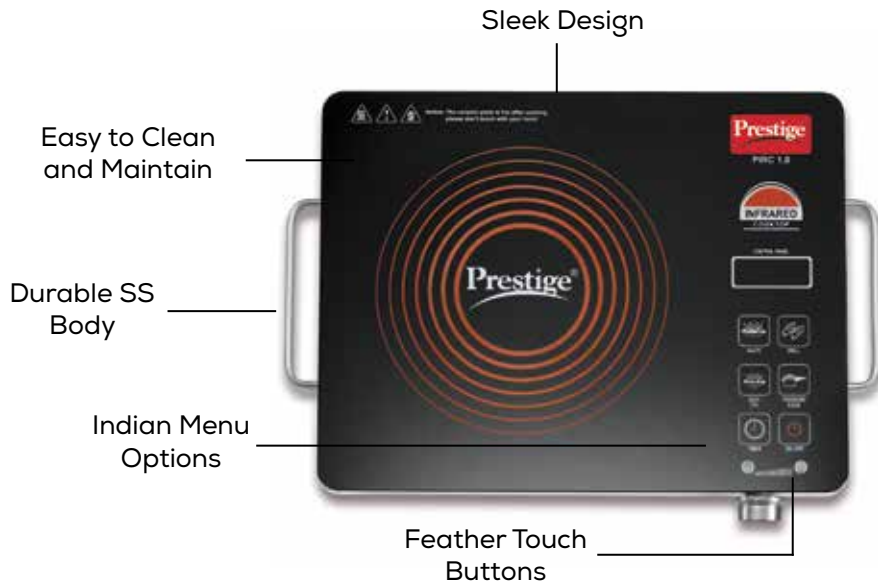

PIRC 1.0 - INFRARED - 2200W

SKU CODE	MRP	CP
41136	₹ 4275.00	04

Compatible with

Coming Soon!