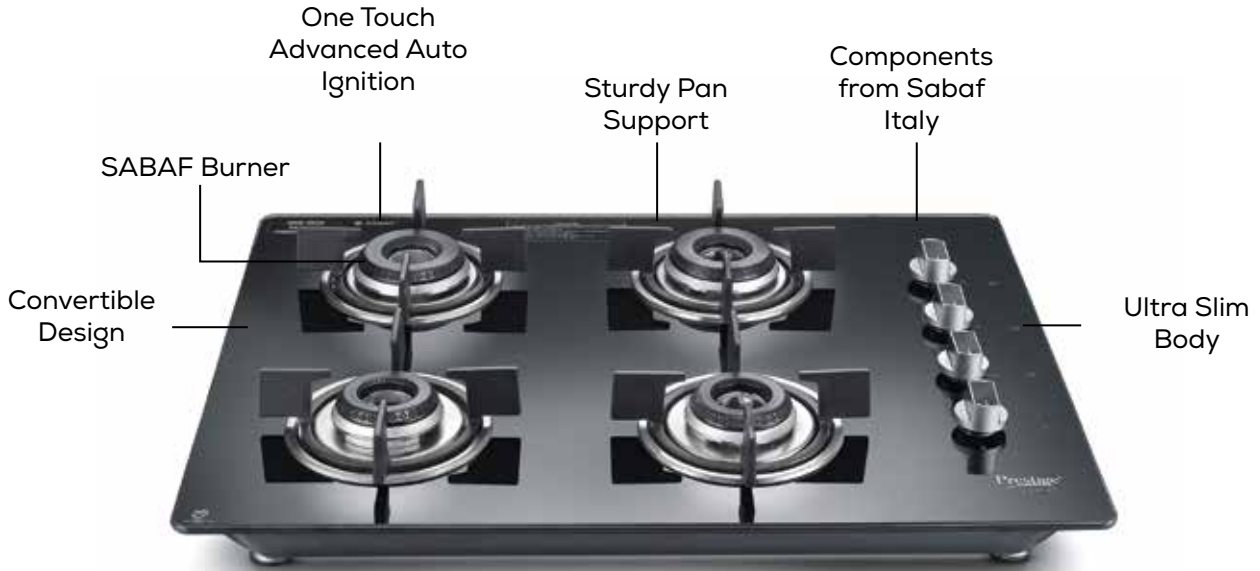

HOB - 2B

SKU CODE	MRP	CP
40595	₹ 12995.00	01

Cut Out Dimensions
L x B: 724mm x 424mm

HOB - 3B

SKU CODE	MRP	CP
40596	₹ 17495.00	01

efficià HOB

Cut Out Dimensions
L X B: 654mm X 484mm

HOB - 4B